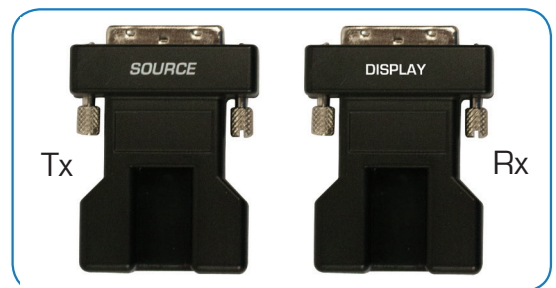

DVI Detachable Connectors

Covid Part Numbers

Tx Connector- DC-DVI-TX

Rx Connector- DC-DVI-RX

Connectors are interchangeable. Use HDMI or DVI connectors with the same cable.