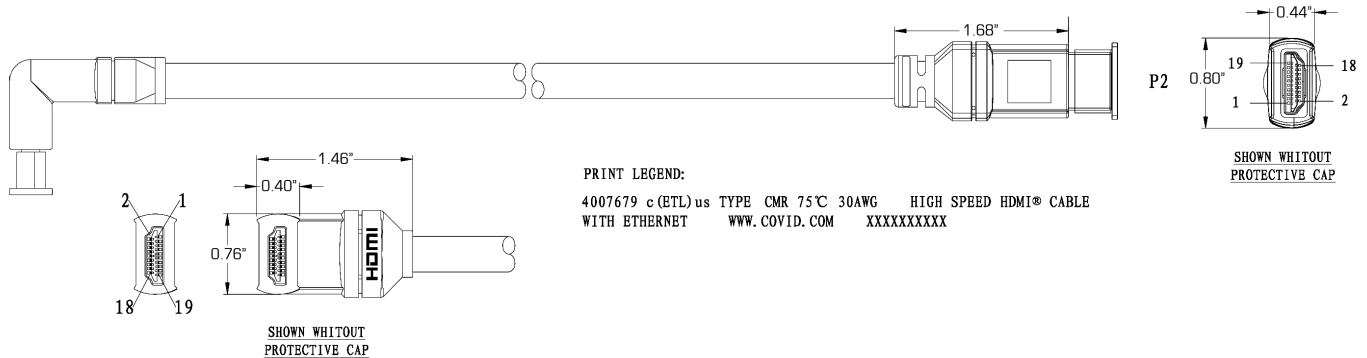

## HD-RA-XX

**Description:** 270° Right Angle HDMI Cable, High Speed with Ethernet, 30 AWG Construction, Distances up to 10 Feet, Non-Plenum

### Why This Cable?

These HDMI cables come with a right angle HDMI connector on one side. This helps fit the connector in tight spaces.

### Technical Specification

<b>Maximum Video Settings:</b> .....	2160P@60Hz (4K -10G)
<b>Connectors:</b> .....	HDMI, 19Pin, Male, Overall AU Plating (One Side Right Angle)
<b>Connector Hood:</b> .....	Over-Mold, Black
<b>Cable Jacket:</b> .....	PVC, Black
<b>Cable Conductors:</b> .....	30 AWG*5P (STP)+4C
<b>Overall Shield:</b> .....	Copper Foil with Adhesive Backing
<b>Outer Diameter:</b> .....	0.27"
<b>Minimum Bend Radius:</b> .....	2.7"
<b>Maximum Tensile:</b> .....	10 kgf
<b>Operating/Storage Temperature:</b> .....	-10°C ~ + 75°C
<b>Operating Humidity:</b> .....	50% ~ 75%
<b>Number of Connector Mating Cycles:</b> .....	3000
<b>Compliances:</b> .....	RoHS, Type CMR
<b>Available Lengths:</b> .....	3ft., 6ft, 10ft.