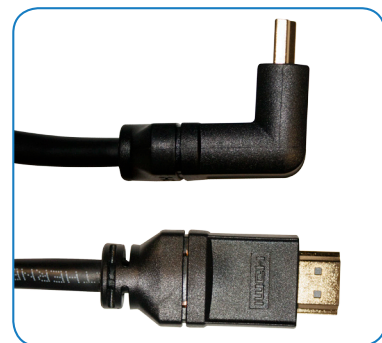

Right Angle HDMI Cables

270° Right Angle, High Speed HDMI Cable with Ethernet, 30 AWG Construction

Why Use This Covid Cable?

Right Angle Connector: These HDMI cables come with a right angle HDMI connector on one side. This helps fit the connector in tight spaces.

Construction: This Covid cable is a 30 AWG HDMI cable, helping with flexibility while still providing high resolution quality.

Cost: These cables offer a cost effective option for right angle HDMI, compared to purchasing both an HDMI cable and separate adapter.

Specifications

- Non-Plenum Rated
- Supports Resolutions up to 2160p@60Hz (4K-10G)
- Right Angle Male to Standard Male Configuration
- 30 AWG Construction
- Copper Foil Shield Construction
- Durable, Molded Connectors
- Gold Plated Connectors