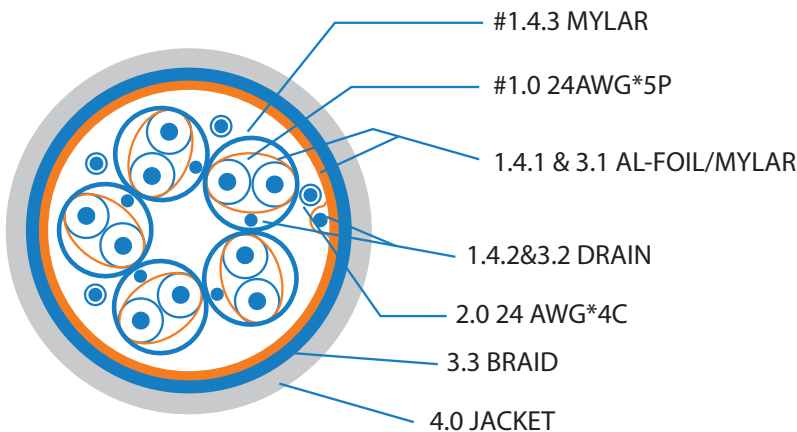

Part #	Length	Weight
P-HD 24-16-M	16'	2 lbs
P-HD 24-25-M	25'	2.5 lbs
P-HD 24-35-M	35'	3 lbs
P-HD 24-50-M	50'	5 lbs
P-HD 24-75-M	75'	7lbs

PLENUM HDMI CABLE

Standard HDMI Cable with Ethernet - Certified up to 40ft.

Technical Specifications

- Low Smoke PVC outer jacket and FEP
- Support up to 1080p resolution
- Support all digital audio formats including Dolby TrueHD and DTS-HD Master Audio
- Support for Audio Return Channel
- 24k Gold plated connectors
- 24AWG Stranded Copper
- RoHS Compliant

Construction

24AWG*5P+24AWG*4C - HDMI Plenum Cable with Ethernet.

- 1.0 - Conductor: 24 AWG*5P cable
24 (7/32)AWG Bare stranded copper.
 - 1.1 - Insulation:
 - 1.1.1 - Material: foam-FEP.
 - 1.1.2 - O.D: .06", Nominal
 - 1.2 - Pairing: 2 Insulated conductors twisted together.
 - 1.3 - Color Code: Blue/White.
 - 1.4 - Shield:
 - 1.4.1 - Aluminum- foil/mylar, overlap 25%min.
 - 1.4.2 - Drain: 24AWG bare stranded copper
 - 1.4.3 - Mylar tape, overlap 25%min.
 Color Code: Blue, Orange, Green, Red, Transparent
- 2.0 - Conductor: 24 AWG*4C
24 (7/32)AWG Bare stranded copper.
 - 2.1 Insulation:
 - 2.1.1 - Material: FEP
 - 2.1.2 - O.D: 0.035", Nominal
 - 2.2 Color Code: Black, Green, Brown, Blue
- 3.0 - Shield
 - 3.1 Aluminum foil/mylar, overlap 25%min.
 - 3.2 Drain: 24 (7/32)AWG bare stranded copper
 - 3.3 36AWG tinned copper braid, 80% min. coverage.
- 4.0 - Jacket
 - 4.1 Material: PVC Alloy
 - 4.2 O.D: 0.413", Nominal
 - 4.3 Color: Covid Blue
 - 4.4 Marking: (White Print)