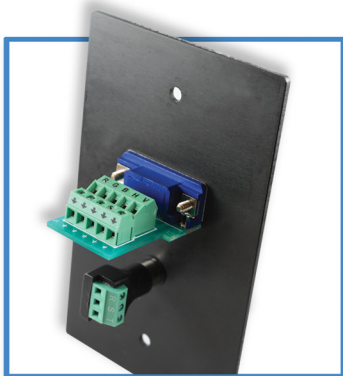

Back View

Covid Part#: W1500-CA-T-A

TERMINAL BLOCK

WALL PLATES

Back View

Back View

- **Eliminating the need for pre-terminated cable**
- **Simple solderless connection**
- **Custom-made for any A/V application**

Covid Terminal Block Wall Plates offer flexible options that make it easy for you to custom-design a solution to fit your needs. Choose from aluminum or stainless steel, available in a variety of colors. For an added bonus, have your logo screened directly on your plates.

TERMINAL BLOCK CONNECTORS

VGA Terminal Block Connector

DB9 Terminal Block Connector

S-Video Terminal Block Connector

3.5MM Audio Terminal Block Connector

RCA Terminal Block Connector