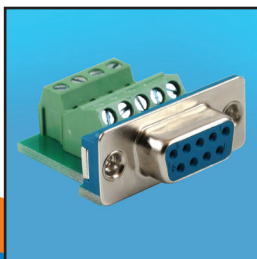

Back View

Covid Part#: W1500-CA-T-A

TERMINAL BLOCK

WALL PLATES

Back View

Back View

- **Eliminating the need for pre-terminated cable**
- **Simple solderless connection**
- **Custom-made for any A/V application**

Covid Terminal Block Wall Plates offer flexible options that make it easy for you to custom-design a solution to fit your needs. Choose from aluminum or stainless steel, available in a variety of colors. For an added bonus, have your logo screened directly on your plates.

TERMINAL BLOCK CONNECTORS

VGA Terminal Block Connector

DB9 Terminal Block Connector

S-Video Terminal Block Connector

3.5MM Audio Terminal Block Connector

RCA Terminal Block Connector