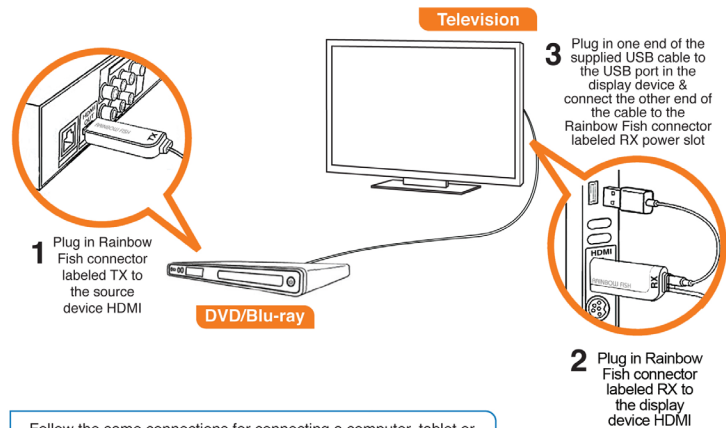

Distances Up To 1000 Feet!

Works With Any HDMI Device

RAINBOW FISH

FIBER OPTIC HDMI

The new Rainbow Fish Fiber Optic HDMI Cables offer a long distance solution with no signal degradation up to an amazing 1000ft.

The fiber optic HDMI connectors are precision-joined with the fiber assembly in full compliance with HDMI standards. The housing is constructed of high durability composite material for necessary protection of the internal HDMI to fiber transfer. The cables are Riser Rated and can be used for any HDMI component such as HDTV, 3D Video, DVR, Blu-ray, projector and computers.

Specifications:

Available Lengths: 35', 55', 75', 150', 250' & 1000' Custom lengths available

Video Format: 3D / 1080p / 1080i / 720p / 480p / 480i

Data Rate: 16Gbps

Supported Features: HDCP / EDID / CEC

Power: TX: 0.6W RX: .5W

Voltage: DC5V

Humidity: 0% - 90% RH

FCC ID: Y5MH3D-T6XX

Distance: Up to 1000 feet

Connection Diagram

Follow the same connections for connecting a computer, tablet or other source device to a television, projector or other display.