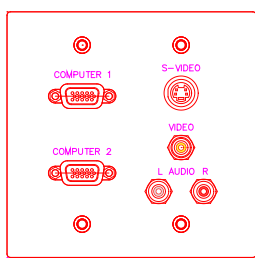

W2420-XX

CONNECTORS	QUAN
SPIN FEM XLR	4

CONNECTORS	QUAN
NL4MP-4POLE	4

CONNECTORS	QUAN
HD15PIN	1
3.5MM	1
RCA-YRW	3

CONNECTORS	QUAN
BNC-RGBHKBK	5

CONNECTORS	QUAN
HD15PIN	1
3.5MM	1
RCA-YRW	3
RJ45CSPD	1

CONNECTORS	QUAN
HD15PIN	2
HD15PIN	1
S-VIDEO	1
RCA-YRW	3

CONNECTORS	QUAN
SPIN-FEM-XLR	2
HD15PIN	2
3.5MM	2
RJ45CAT5	2

CONNECTORS	QUAN
HD15PIN	1
3.5MM	1
S-VIDEO	1
RCA-YRW	3

CONNECTORS	QUAN
HD15PIN	1
3.5MM	1
RCA-YRW	3
SPIN/FEM-XLR	1

CONNECTORS	QUAN
SPIN-FEM-XLR	2
HD15PIN	3
RCA-YRW	1
RJ45CAT5	1