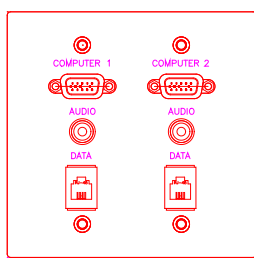

W2420-XX

CONNECTORS	QUAN
SPIN FEM XLR	4

CONNECTORS	QUAN
NL4MP-4POLE	4

CONNECTORS	QUAN
HD15PIN	1
3.5MM	1
RCA-YRW	3

CONNECTORS	QUAN
BNC-RGBHKBK	5

CONNECTORS	QUAN
HD15PIN	1
3.5MM	1
RCA-YRW	3
RJ45CSPD	1

CONNECTORS	QUAN
HD15PIN	2
HD15PIN	1
S-VIDEO	1
RCA-YRW	3

CONNECTORS	QUAN
SPIN-FEM-XLR	2
HD15PIN	2
3.5MM	2
RJ45CAT5	2

CONNECTORS	QUAN
HD15PIN	1
3.5MM	1
S-VIDEO	1
RCA-YRW	3

CONNECTORS	QUAN
HD15PIN	1
3.5MM	1
RCA-YRW	3
SPIN/FEM-XLR	1

CONNECTORS	QUAN
SPIN-FEM-XLR	2
HD15PIN	3
RCA-YRW	1
RJ45CAT5	1