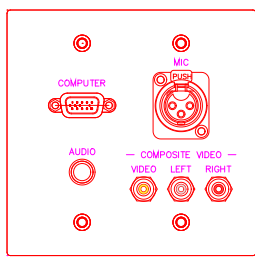

CONNECTORS	QUAN
HD15PIN	1
3.5MM	1
RCA-YRW	3
SPIN/FEM-XLR	1