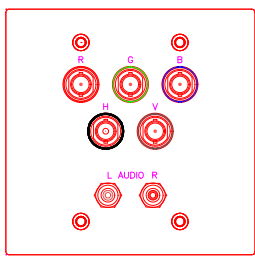

W2420-XX

CONNECTORS	QUAN
SPIN FEM XLR	4

CONNECTORS	QUAN
NL4MP-4POLE	4

CONNECTORS	QUAN
HD15PIN	1
3.5MM	1
RCA-YRW	3

CONNECTORS	QUAN
BNC-RGBHKBK	5

CONNECTORS	QUAN
HD15PIN	1
3.5MM	1
RCA-YRW	3
RJ45CSPD	1

CONNECTORS	QUAN
HD15PIN	2
HD15PIN	1
S-VIDEO	1
RCA-YRW	3

CONNECTORS	QUAN
SPIN-FEM-XLR	2
HD15PIN	2
3.5MM	2
RJ45CAT5	2

CONNECTORS	QUAN
HD15PIN	1
3.5MM	1
S-VIDEO	1
RCA-YRW	3

CONNECTORS	QUAN
HD15PIN	1
3.5MM	1
RCA-YRW	3
SPIN/FEM-XLR	1

CONNECTORS	QUAN
SPIN-FEM-XLR	2
HD15PIN	3
RCA-YRW	1
RJ45CAT5	1