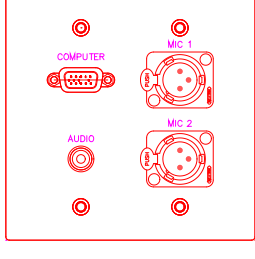

W2302-XX

CONNECTORS	QUAN
HD15PIN	1
RCA-F	1
S-VIDEO	1

W2312-XX

CONNECTORS	QUAN
HD15F	1
3.5MM	1
USB	1

W2313-XX

CONNECTORS	QUAN
HD15PIN	1
3.5MM	1
DB9PIN	1

W2400-XX

CONNECTORS	QUAN
SPIN FEM XLR	2
HD15F	1
3.5MM	1