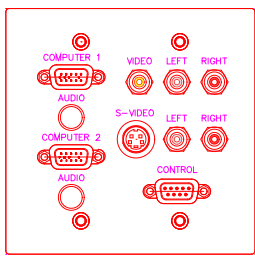

CONNECTORS	QUAN
HD15PIN	2
3.5MM	2
RCA	5
DB9PIN	1
S-VIDEO	1