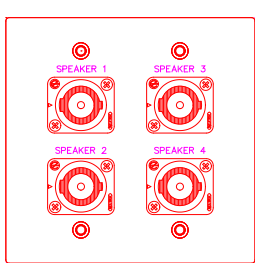

W2420-XX

CONNECTORS	QUAN
SPIN FEM XLR	4

CONNECTORS	QUAN
NL4MP-4POLE	4

CONNECTORS	QUAN
HD15PIN	1
3.5MM	1
RCA-YRW	3

CONNECTORS	QUAN
BNC-RGBHKBK	5

CONNECTORS	QUAN
HD15PIN	1
3.5MM	1
RCA-YRW	3
RJ45CSPD	1

CONNECTORS	QUAN
HD15PIN	2
HD15PIN	1
S-VIDEO	1
RCA-YRW	3