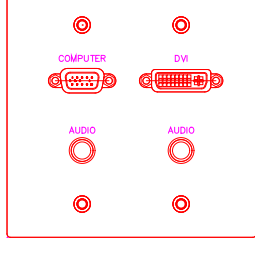

W2418-XX

CONNECTORS	QUAN
HD15F	1
DVI-DVI	1
3.5MM	2