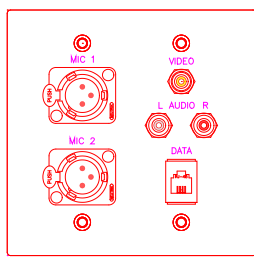

CONNECTORS	QUAN
SPIN-FEM-XLR	2
HD15PIN	3
RCA-YRW	1
RJ45CAT5	1