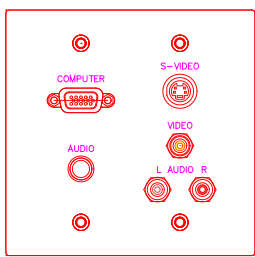

CONNECTORS	QUAN
HD15PIN	1
3.5MM	1
S-VIDEO	1
RCA-YRW	3