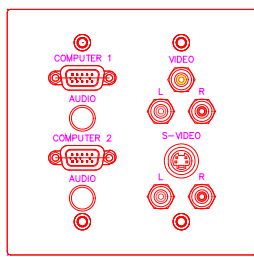

CONNECTORS	QUAN
HD15PIN	2
HD15PIN	1
3.5MM	2
RCA	2
S-VIDEO	1