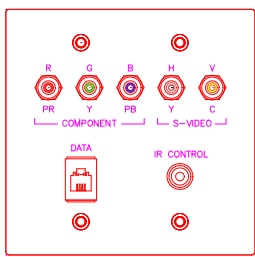

CONNECTORS	QUAN
3.5MM	1
RCA-RGBHBT	5
RJ45CAT5	1