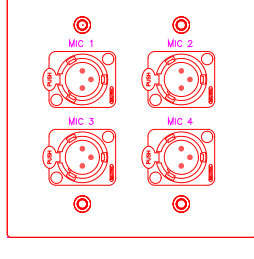

W2401-XX

CONNECTORS	QUAN
SPIN FEM XLR	2
DB9F	1
RJ45C5	1

W2402-XX

CONNECTORS	QUAN
SPIN FEM XLR	1
HD15F	1
3.5MM	1
RJ45C5	1

W2405-XX

CONNECTORS	QUAN
S-VIDEO	1
RCA-YRW	3

W2418-XX

CONNECTORS	QUAN
HD15F	1
DVI-DVI	1
3.5MM	2

W2420-XX

CONNECTORS	QUAN
SPIN FEM XLR	4

CONNECTORS	QUAN
NL4MP-4POLE	4

CONNECTORS	QUAN
HD15PIN	1
3.5MM	1
RCA-YRW	3

CONNECTORS	QUAN
BNC-RGBHKBK	5

CONNECTORS	QUAN
HD15PIN	1
3.5MM	1
RCA-YRW	3
RJ45CSPD	1

CONNECTORS	QUAN
HD15PIN	2
HD15PIN	1
S-VIDEO	1
RCA-YRW	3