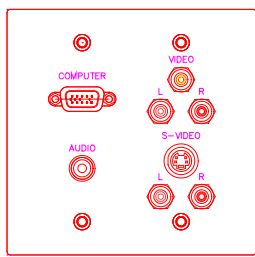

CONNECTORS	QUAN
SPIN-FEM-XLR	2
HD15PIN	2
3.5MM	2
RJ45CAT5	2

CONNECTORS	QUAN
HD15PIN	1
3.5MM	1
S-VIDEO	1
RCA-YRW	3

CONNECTORS	QUAN
HD15PIN	1
3.5MM	1
RCA-YRW	3
SPIN/FEM-XLR	1

CONNECTORS	QUAN
SPIN-FEM-XLR	2
HD15PIN	3
RCA-YRW	1
RJ45CAT5	1

CONNECTORS	QUAN
BNC-RGBHKBK	5
RCA-RW	2

CONNECTORS	QUAN
HD15PIN	2
HD15PIN	1
3.5MM	2
RCA-YRW	3

CONNECTORS	QUAN
HD15PIN	1
SPIN-FEM-XLR	2
DB9PIN	1
3.5MM	1
S-VIDEO	1
RCA-YRW	3

CONNECTORS	QUAN
3.5MM	1
RCA-RGBHBT	5
RJ45CAT5	1