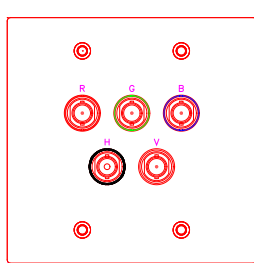

W2420-XX

CONNECTORS	QUAN
SPIN FEM XLR	4

CONNECTORS	QUAN
NL4MP-4POLE	4

CONNECTORS	QUAN
HD15PIN	1
3.5MM	1
RCA-YRW	3

CONNECTORS	QUAN
BNC-RGBHKBK	5

CONNECTORS	QUAN
HD15PIN	1
3.5MM	1
RCA-YRW	3
RJ45CSPD	1

CONNECTORS	QUAN
HD15PIN	2
HD15PIN	1
S-VIDEO	1
RCA-YRW	3