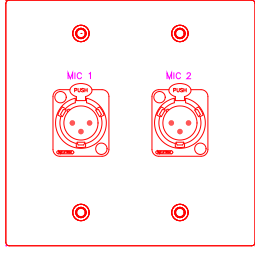

W2220-XX

CONNECTORS	QUAN
SPIN FEM XLR	2