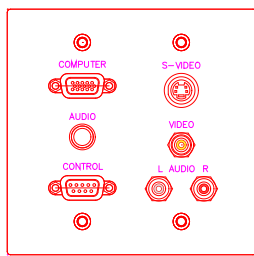

CONNECTORS	QUAN
HD15PIN	1
SPIN-FEM-XLR	2
DB9PIN	1
3.5MM	1
S-VIDEO	1
RCA-YRW	3