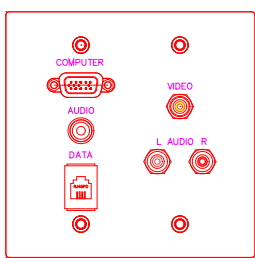

W2420-XX

CONNECTORS	QUAN
SPIN FEM XLR	4

CONNECTORS	QUAN
NL4MP-4POLE	4

CONNECTORS	QUAN
HD15PIN	1
3.5MM	1
RCA-YRW	3

CONNECTORS	QUAN
BNC-RGBHKBK	5

CONNECTORS	QUAN
HD15PIN	1
3.5MM	1
RCA-YRW	3
RJ45CSPD	1

CONNECTORS	QUAN
HD15PIN	2
HD15PIN	1
S-VIDEO	1
RCA-YRW	3