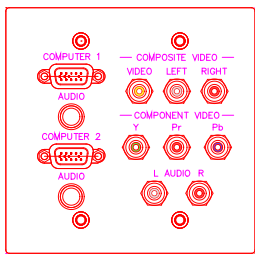

CONNECTORS	QUAN
HD15PIN	2
3.5MM	2
RCA	8