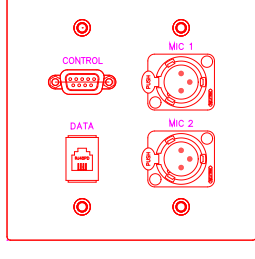

W2302-XX

CONNECTORS	QUAN
HD15PIN	1
RCA-F	1
S-VIDEO	1

W2312-XX

CONNECTORS	QUAN
HD15F	1
3.5MM	1
USB	1

W2313-XX

CONNECTORS	QUAN
HD15PIN	1
3.5MM	1
DB9PIN	1

W2400-XX

CONNECTORS	QUAN
SPIN FEM XLR	2
HD15F	1
3.5MM	1