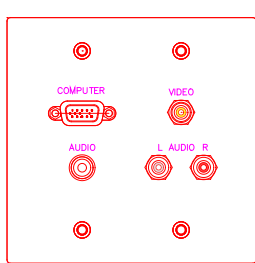

W2420-XX

CONNECTORS	QUAN
SPIN FEM XLR	4

CONNECTORS	QUAN
NL4MP-4POLE	4

CONNECTORS	QUAN
HD15PIN	1
3.5MM	1
RCA-YRW	3

CONNECTORS	QUAN
BNC-RGBHKBK	5

CONNECTORS	QUAN
HD15PIN	1
3.5MM	1
RCA-YRW	3
RJ45CSPD	1

CONNECTORS	QUAN
HD15PIN	2
HD15PIN	1
S-VIDEO	1
RCA-YRW	3