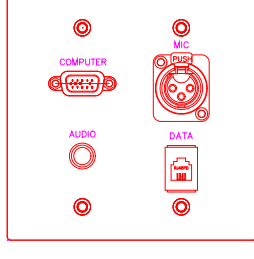

W2402-XX

CONNECTORS	QUAN
SPIN FEM XLR	1
HD15F	1
3.5MM	1
RJ45C5	1