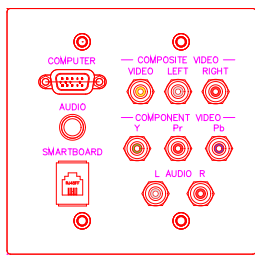

CONNECTORS	QUAN
HD15PIN	1
HD15PIN	1
3.5MM	1
RCA	8
RJ45CAT5	1