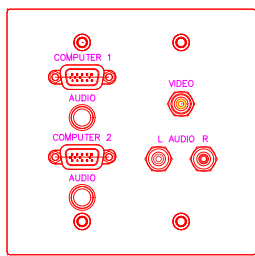

W2420-XX

CONNECTORS	QUAN
SPIN FEM XLR	4

CONNECTORS	QUAN
NL4MP-4POLE	4

CONNECTORS	QUAN
HD15PIN	1
3.5MM	1
RCA-YRW	3

CONNECTORS	QUAN
BNC-RGBHKBK	5

CONNECTORS	QUAN
HD15PIN	1
3.5MM	1
RCA-YRW	3
RJ45CSPD	1

CONNECTORS	QUAN
HD15PIN	2
HD15PIN	1
S-VIDEO	1
RCA-YRW	3

CONNECTORS	QUAN
SPIN-FEM-XLR	2
HD15PIN	2
3.5MM	2
RJ45CAT5	2

CONNECTORS	QUAN
HD15PIN	1
3.5MM	1
S-VIDEO	1
RCA-YRW	3

CONNECTORS	QUAN
HD15PIN	1
3.5MM	1
RCA-YRW	3
SPIN/FEM-XLR	1

CONNECTORS	QUAN
SPIN-FEM-XLR	2
HD15PIN	3
RCA-YRW	1
RJ45CAT5	1

CONNECTORS	QUAN
BNC-RGBHKBK	5
RCA-RW	2

CONNECTORS	QUAN
HD15PIN	2
HD15PIN	1
3.5MM	2
RCA-YRW	3

CONNECTORS	QUAN
HD15PIN	1
SPIN-FEM-XLR	2
DB9PIN	1
3.5MM	1
S-VIDEO	1
RCA-YRW	3

CONNECTORS	QUAN
3.5MM	1
RCA-RGBHBT	5
RJ45CAT5	1