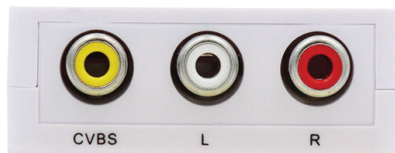

TECHNICAL SPECIFICATION ACCH-100

Technical Specifications

Input ports: 1xRCA (Yellow, White, Red)
Output ports: 1xHDMI
Composite input: PAL, NTSC3.58, NTSC4.43, SECAM, PAL/M,PAL/N
HDMI output: 1080p60Hz, 720p/60Hz
Dimensions: 66(D) x55(W) x20(H)
Weight: 40 grams
Package Contents: Converter box, USB cable, User Manual

Connections

USB Power Input

RCA (Y,W,R) Input

HDMI Output

Connection Diagram

Blu-ray player/Game player

STB/DVD

HD TV