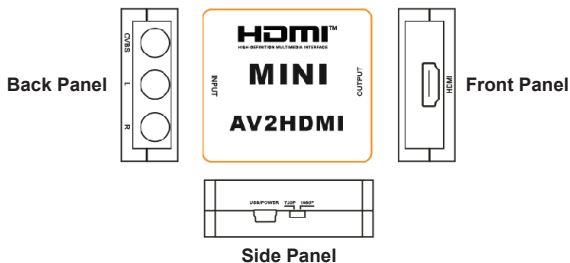

4. Specifications

Technical	
HDMI	HDMI 1.2a
RCA Composite	Yellow, Red, and White
Resolution Output	720p60Hz, 1080p60Hz
Composite Input	PAL, NTSC3.58, NTSC4.43, SECAM, PAL/M,PAL/N
Connections	
Inputs	1xRCA (Yellow, Red, and White), 1xUSB Mini-B Power
Outputs	1xHDMI
Mechanical	
Housing	Plastic Enclosure
Color	White
Dimensions	66(D) x 55(W) x 20(H)
Weight	40g

5. Panel Descriptions

CVBS	RCA Yellow Video Input
L/R	RCA Red and White Audio Input
USB/Power	USB Mini B Power Input
720P / 1080P	720P or 1080P Output Switch
HDMI	HDMI Output