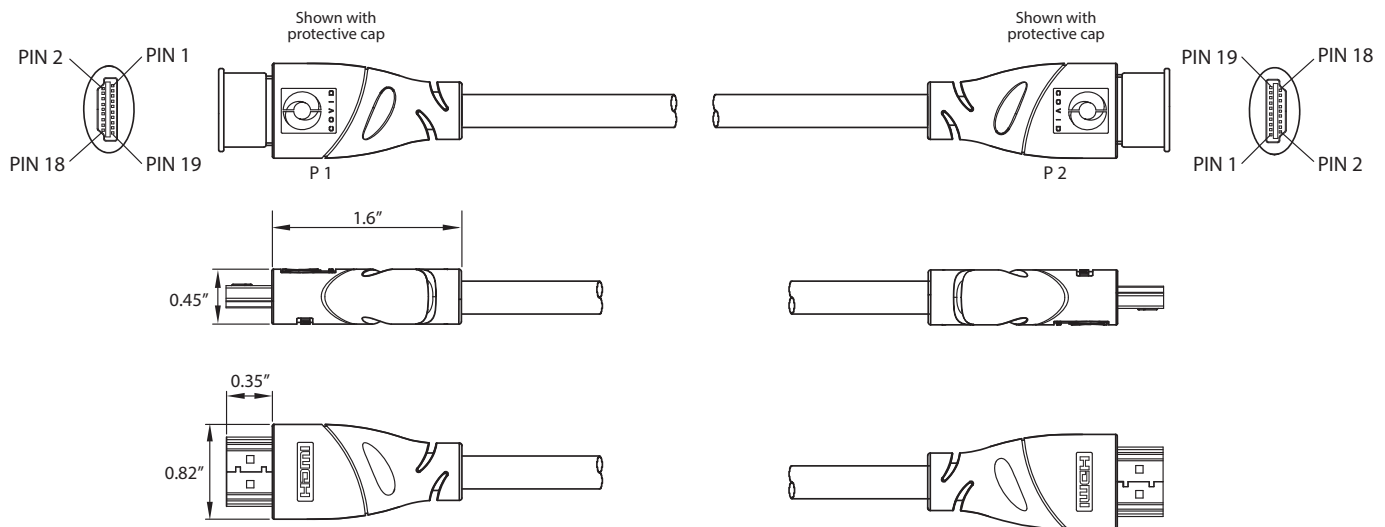

Key Features

- Non-Plenum
- Resolutions Up To 2160p@60Hz (4K - 18G)
- Male to Male Configuration
- 30 AWG Construction for 1.5ft to 6ft
- 28 AWG Construction for 10ft to 15ft
- Durable, Molded Connectors
- Gold Plated Connectors

Disclaimer: Conditions of use may vary. Information is subject to change without notice.

TECHNICAL SPECIFICATION EC-HD2-XX

Technical Specifications

Maximum Video Settings: 2160p@60Hz (4K - 18G)
Connectors: HDMI, 19Pin, Male, Overall AU Plating
Connector Hood: Over-Mold, Blue
Cable Jacket: PVC, Black
Cable Conductors: 30 AWG for 1.5ft to 6ft, 28 AWG for 10ft to 15ft
Overall Shield: Copper Foil with Adhesive Blacking
Outer Diameter: 0.30"
Minimum Bend Radius: 3.0"
Maximum Tensile: 10 kgf
Operating/Storage Temperature: -10°C ~ + 75°C
Operating Humidity: 50% ~ 75%
Number of Connector Mating Cycles: 3000
Compliances: RoHS, Type VW-1
Available Lengths: 1.5ft, 3ft., 6ft, 10ft, & 15ft