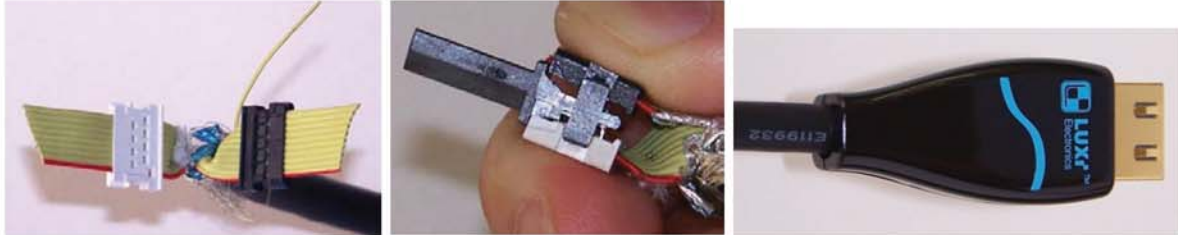

Ribbon HDMI DIY™ Products

NEW

Terminate HDMI Cables In 5 Minutes!

Why you need them:

- The installers pull, cut to length and terminate the bulk wires in the field on almost all kind of cables; why not HDMI cables?

Features and benefits:

- Simple and reliable HDMI field termination in 5 minutes*!
- HDMI 2.0 4k, 32 audio ch., 1536 kHz sampling, dual video stream, multi audio stream, 21:9 aspect, dynamic AV sync, CEC extensions, 3D, HEAC compliance
- Internal ribbon design for easy termination; overall round jacket for easy pull
- Enabling the bulk wires to be pulled thru the wall
- Enabling the bulk wires to be cut to length
- Luxi patented HDMI locking connector ensuring secure mating
- Spool-in-a-box for easy wire handling