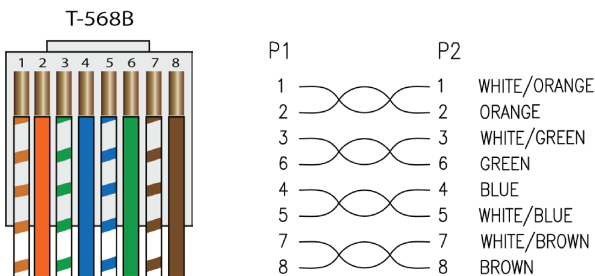

TECHNICAL SPECIFICATION MC-C6-RJ-BK-XX

Description: Slim Cat 6 RJ45 28 AWG Cable

Why This Product? Slim Cat 6 patch cable designed for tight spaces in high density environments.

Key Features

- Non-Plenum
- Improve airflow and cable management in tight spaces.
- 60% thinner than standard 24 AWG Cat6 cables.
- 100% tested to pass patch cord test.
- RJ45 connectors with 50-micron gold-plated contacts ensure clear transmission by eliminating signal loss due to corrosion.
- Snagless translucent clear boot is designed to protect the locking tab of the RJ45 connector when plugging and unplugging.
- 100% bare copper wires are compliant with EIA/TIA standard by UL and ETL.
- RoHS compliant.

Technical Specifications

Protocol Cat 6
 Conductor 4 twisted pairs 28 AWG stranded bare copper
 Wire Scheme T-568B
 Length 1 ft, 2 ft, 3 ft, 5 ft, 7 ft, 10 ft and 15 ft
 Cable Color Black

Part Number:	MC-C6-RJ-BK-XX
Revision Number:	1
Date:	09-20-2022
Page Number:	1 of 2