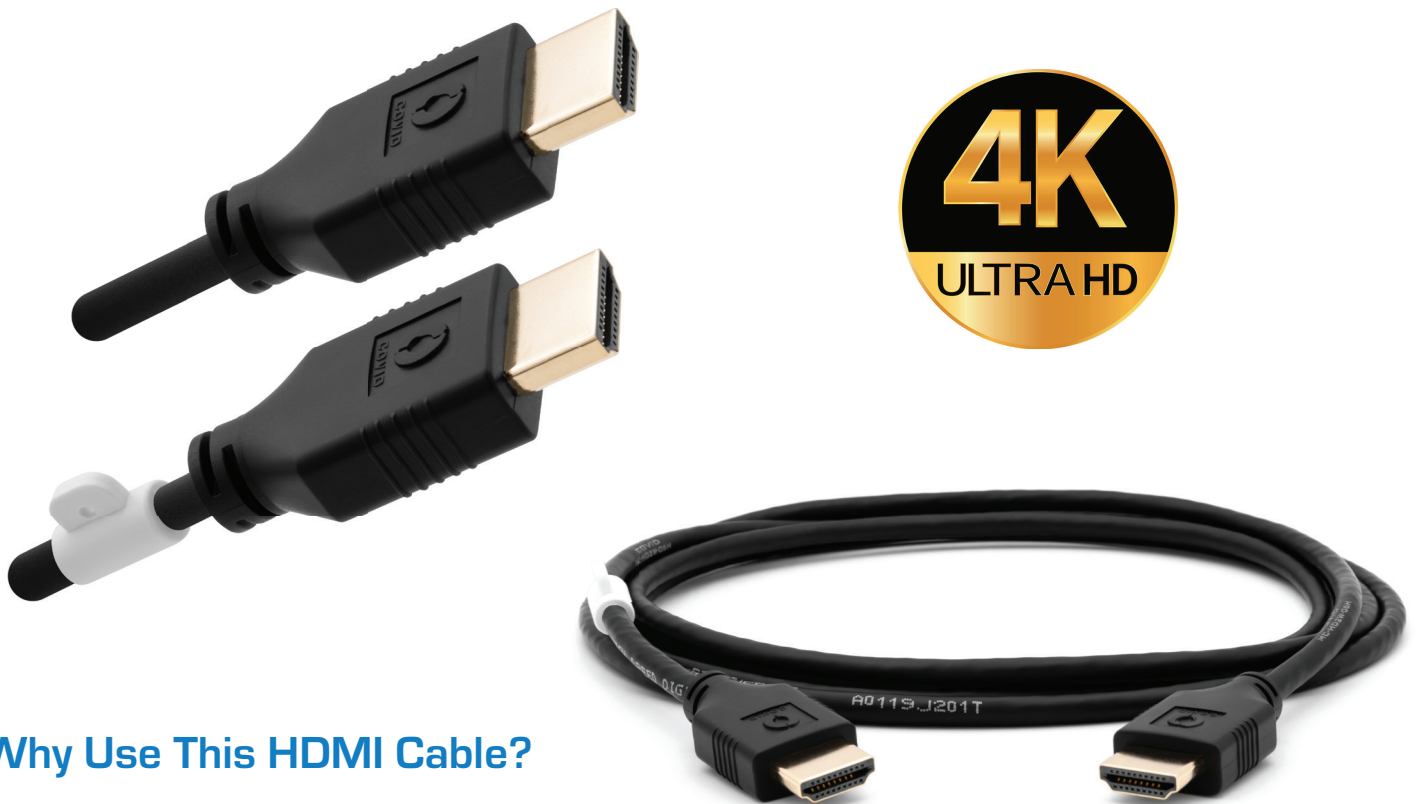

Slim Line HDMI Cable w/ Mounting Point

4K60Hz and 32AWG with adapter loop mounting point

Why Use This HDMI Cable?

Slim Construction: These HDMI cables are extremely flexible at 32AWG and come equipped with slim connectors.

Mounting Point: These cables are equipped with an adapter loop mounting point which allows you to adapt multiple sources to HDMI.

Resolution: These cables are a cost-effective solution for 4K-18G video applications.

Covid Part Number

MC-HD2BK

Specifications

- Non-Plenum
- HDMI 2.0 Cable | 18Gbps
- Supports HDR10 and resolutions Up To 2160p@60Hz (4K)
- Small OD and 32AWG provides extreme flexibility
- HEC (HDMI Ethernet Channel) 100Mbps
- Supports DTS-HD, Dolby TrueHD, and Dolby Atmos
 - Up to 32 audio channels (LPCM)
- Durable, molded connectors
- Built with gold-plated connectors
- Adapter loop mounting point
- Available lengths 3ft, 6ft, 10ft