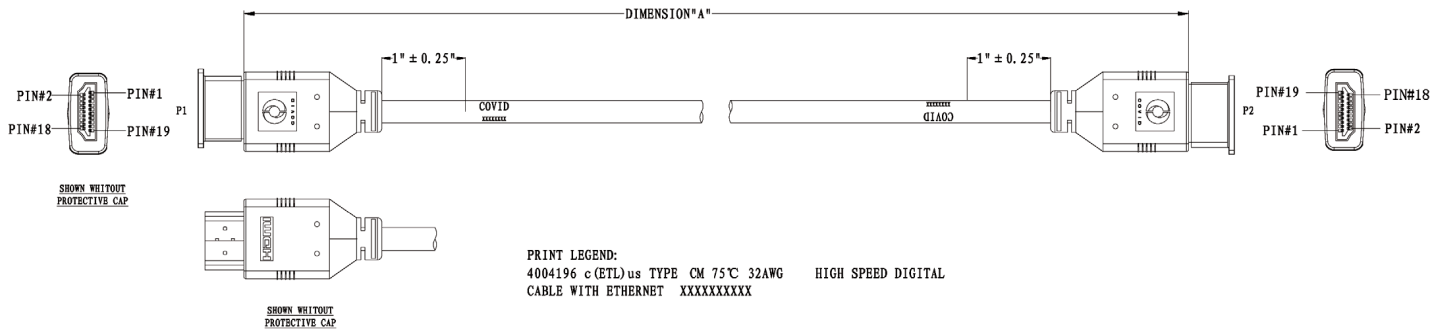

Slim Line 32AWG HDMI 2.0 Cable with Ethernet  
Non-Plenum

Part Number:	MC-HD2-XX
Revision Number:	2
Date:	4-21-2023
Page Number:	1 of 2

1723 W. 4th Street Tempe Arizona 85281  
P: 800.638.6104 | F: 480.966.6728 | E: sales@covid.com | www.covid.com

### Technical Specifications

Maximum Video Settings.....	4K@60Hz
Connectors.....	HDMI - Type A
Connector Hood.....	Over-Mold, Black
Bandwidth.....	18Gbps (3x6Gbps per channel)
Cable Type.....	HDMI - 32AWG
Cable Jacket.....	Non-Plenum, Black
Outer Diameter.....	4.8mm
Minimum Bend Radius.....	48mm
Operating/Storage Temperature.....	-10°C ~ + 75°C
Operating Humidity.....	50% ~ 70%
Available Lengths.....	18in, 3ft, 6ft, 10ft
Compliances.....	RoHS, Type CM
Connector Mating Cycles.....	10000