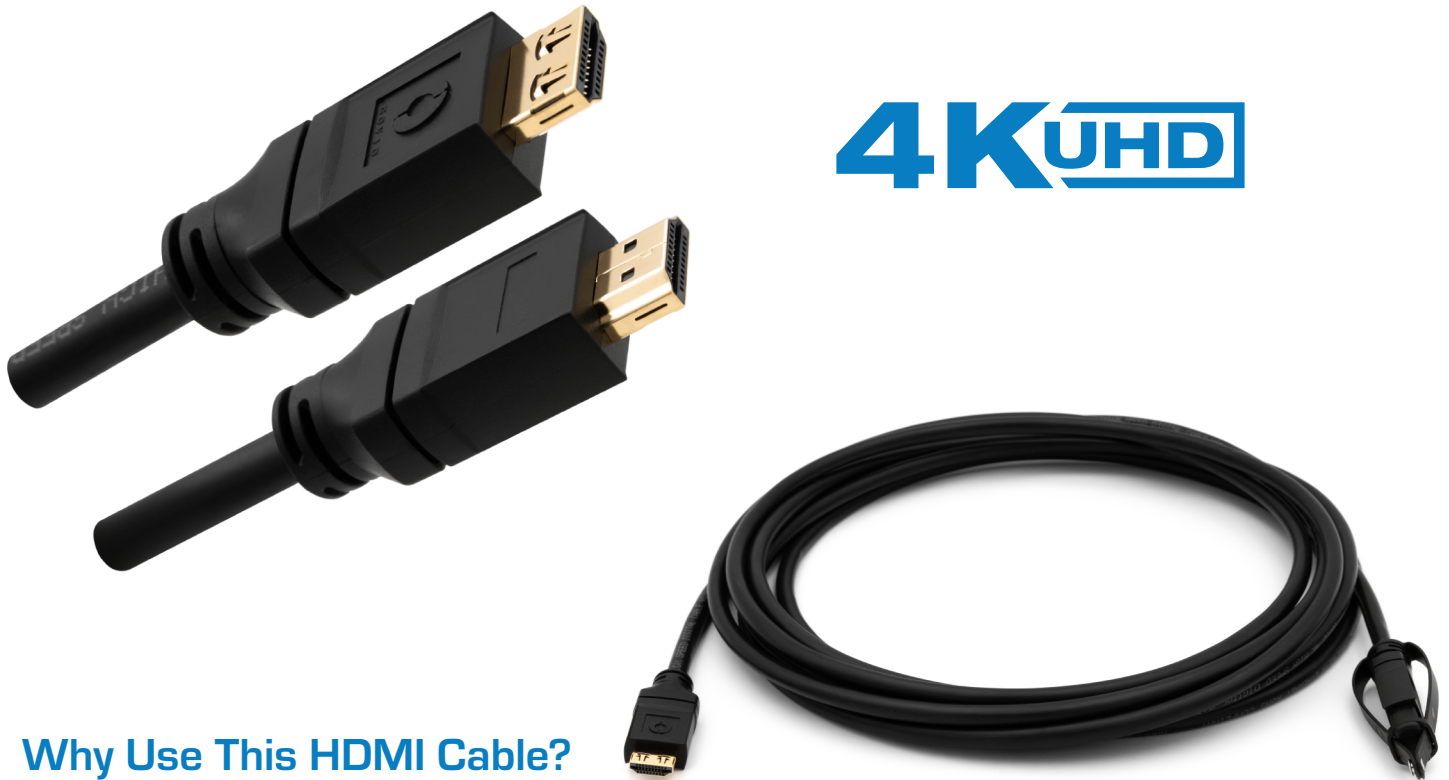

# HDMI 2.0 Cable with Ethernet

Supports 4K@60Hz up to 16ft, 28AWG, Plenum Rated

## Why Use This HDMI Cable?

**Cost Effective:** These cables offer a low cost, short range option for plenum HDMI cables.

**Easy Installation:** These HDMI cables are shipped complete with Covid's Spear-Head Pull System, placing pull stress on the cable strain relief instead of the connector.

**Secure Connection:** These cables feature Covid T-Grip™ Connectors which offer a more secure connection.