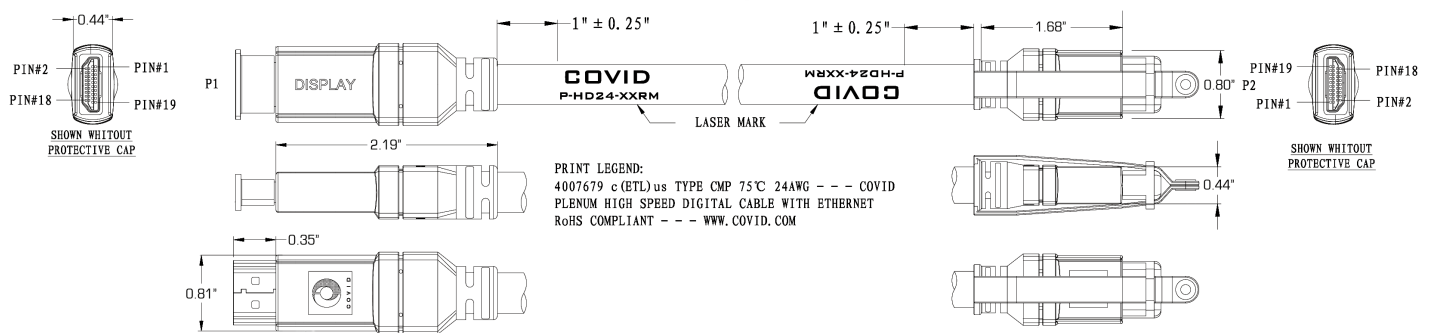

TECHNICAL SPECIFICATION

P-HD24-XXRM

Description: Active HDMI Cable with Ethernet, 24 AWG Construction, Distances up to 100 Feet, Plenum

Why This Cable?

This active 24 AWG cable has built-in circuitry allowing for longer cable runs. It ships complete with Covid's Spear-head pull system and T-Grip connectors for a more secure connection.

Technical Specification

Maximum Video Settings:	50' = 2160P@30Hz (4K -10G) 75' = 1080P@60Hz (12 bit) 100' = 1080P@60Hz (8 bit)
Connectors:	HDMI, 19Pin, Male, T-Grip, Overall AU Plating
Connector Hood:	Over-Mold, Black
Cable Jacket:	PVC, Dark Blue
Cable Conductors:	24 AWG*5P (STP)+4C
Overall Shield:	Copper Foil with Adhesive Backing
Outer Diameter:	0.41"
Minimum Bend Radius:	4.1"
Maximum Tensile:	15 kgf
Operating/Storage Temperature:	-10°C ~ + 75°C
Operating Humidity:	50% ~ 75%
Number of Connector Mating Cycles:	3000
Compliances:	RoHS, Type CMP
Available Lengths:	50ft. & 75ft. & 100ft.