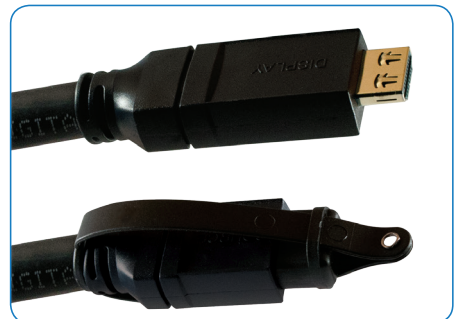

24AWG Active HDMI Cables

Plenum ACTIVE HDMI Cable with Ethernet, Built-in Repeater, 24 AWG Construction

Why Use This Covid Cable?

Distance: Covid's 24 AWG Active HDMI Cables have built in circuitry allowing for much longer cable runs. These cables are available up to 100ft.

Easy Installation: These HDMI cables are shipped complete with Covid's Spear-Head Pull System, placing pull stress on the cable strain relief instead of the connector.

Secure Connection: The Covid T-Grip connectors offer a more secure connection, holding the cable firmly in place.

Specifications

- Plenum Rated
- 50' Cable Supports up to: 2160p@30Hz (4K-10G)
- 75' Cable Supports up to: 1080p@60Hz, (12bit)
- 100' Cable Supports up to: 1080p@60Hz, (8bit)
- Simple Plug and Play, Powered by Source
- Active Circuitry Built into Cable
- Covid's T-Grip Connectors - a more secure connection
- Durable, Molded Connectors
- Ships with Covid's Spear-Head Pull System
- Gold Plated Connectors