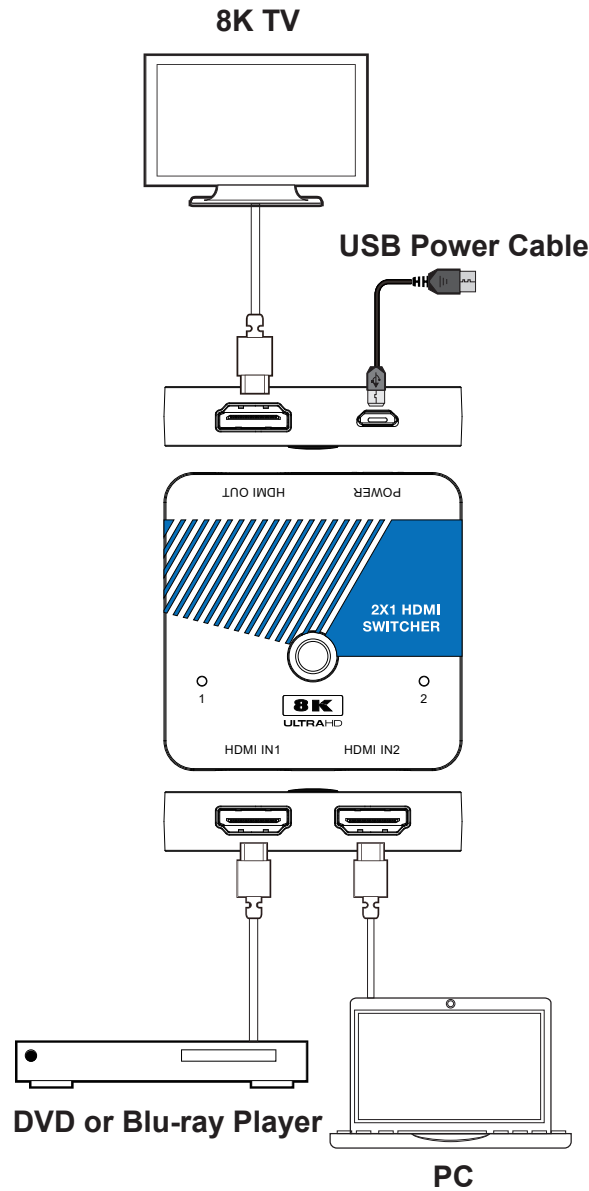

Application Example

Part Number:	SH21-300
Revision Number:	1
Date:	04-25-2022
Page Number:	3 of 3

8K 2x1 HDMI 2.1 Switcher

1723 W. 4th Street Tempe Arizona 85281
P: 800.638.6104 | F: 480.966.6728 | E: sales@covid.com | www.covid.com