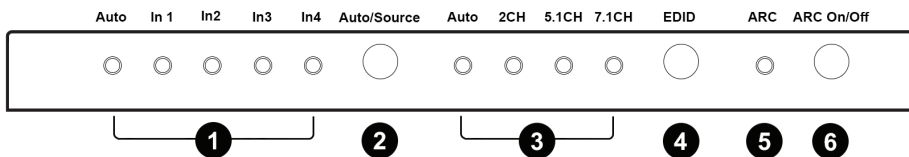

Connections

Front Panel

1. Input Indicator LED
2. Auto/Manual Select Button
3. EDID Status LED
4. EDID Select Button
5. ARC status LED
6. ARC Function Button