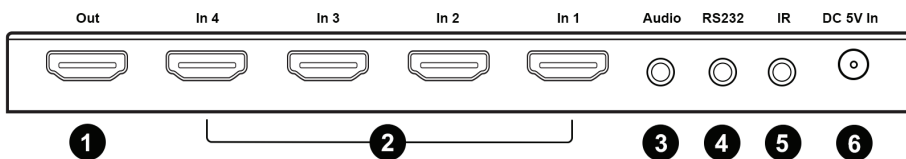

TECHNICAL SPECIFICATION SH41-220

Technical Specifications

Frequency Bandwidth: 2160p@60Hz (4K - 18G)
HDMI Audio Output:PCM2.1/5.1/7.1CH,Dolby5.1, DTS5.1, Dolby-TrueHD, DTS-HD
ESD Protection: Human Body Model: ± 8kV (air-gap discharge) ± 4kV (contact discharge)
Dimensions: 7in (D) x 3.4in (W) .45in (H) (180 (D) x 85 (W) x 11.6 (H))
Power Supply IDC 5V/1A
Power Consumption 2.5W (Max)

Connections

Front Panel

1. Input Indicator LED
2. Auto/Manual Select Button
3. EDID Status LED
4. EDID Select Button
5. ARC status LED
6. ARC Function Button

Rear Panel

1. HDMI Output Port
2. HDMI Input Ports (4)
3. Audio output
4. RS232 port
5. IR receiver port
6. DC 5V input port

IR Remote

1. **ARC:** Enable or disable ARC function
2. **Auto/2.1ch/5.1ch/7.1ch:** EDID Settings
3. **Auto Source:** Auto or manual switching mode
4. **In1/In2/In3/In4:** Select input port when in manual switching mode