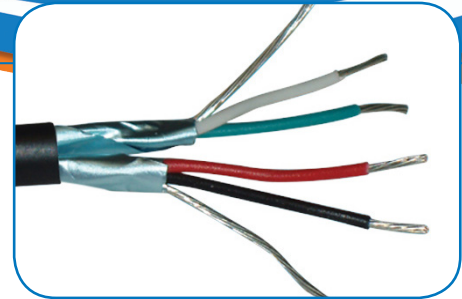

## (2) 18/2 Individually Shielded Twisted Pair, Plenum

**Description** Audio Cable - (2) 18 AWG Individually Shielded Twisted Pairs - Plenum

#### Conductor

Number: 2 Twisted Pair  
Material: 18 AWG (7/26) Tinned Stranded Copper