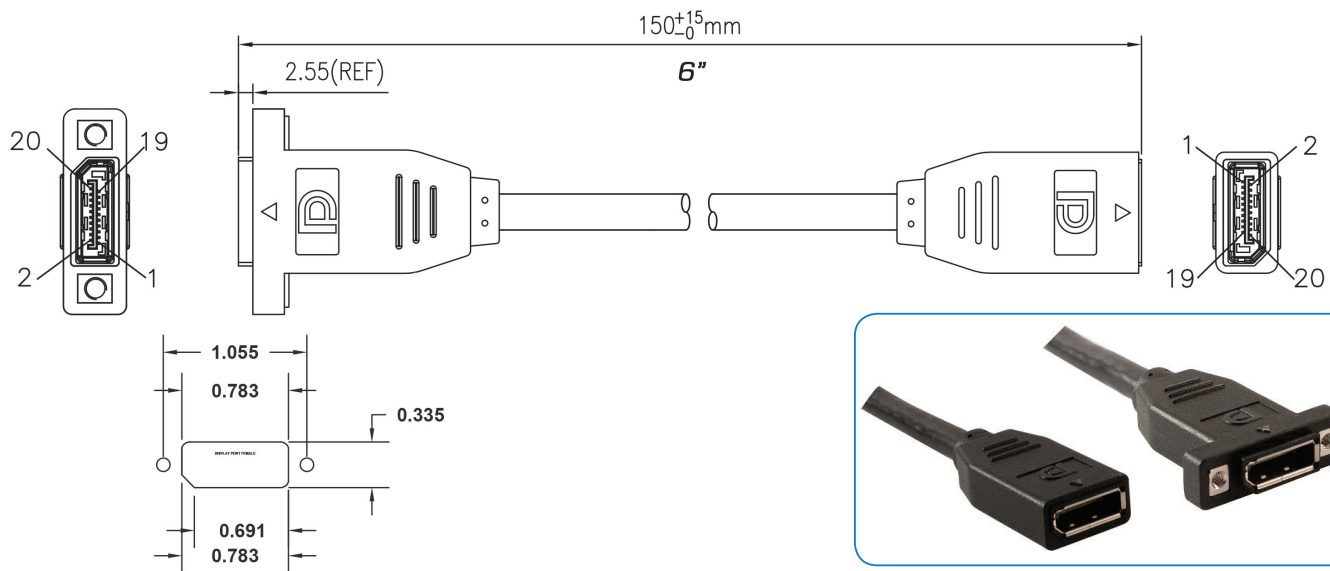

TECHNICAL SPECIFICATION

CWP0003-DP-PT

Description: DisplayPort Panel Mount Pigtail Cable - DisplayPort Female to Female - 6 Inch Pigtail Design, Non-Plenum

Why This Cable?

These Covid panel mount pigtail connectors can be conveniently mounted to Covid panels or wall plate products with ease.

Technical Specification

DisplayPort Version:	1.2
Connectors:	DP, 20Pin, Female, Overall Ni Plating
Cable Jacket:	PVC, Black
Cable Conductors:	28 AWG*5C+28AWG*4C+24AWG*1C
Outer Diameter:	0.29"
Operating/Storage Temperature:	-10°C ~ + 75°C
Operating Humidity:	50% ~ 75%
Compliances:	RoHS
Available Lengths:	6 inch

DisplayPort Pigtail - 6" - 28 AWG
Non-Plenum

Part Number:	CWP0003-DP-PT
Revision Number:	1
Date:	4-1-2019
Page Number:	1 of 1

1723 W. 4th Street Tempe Arizona 85281

P: 800.638.6104 | F: 480.966.6728 | E: sales@covid.com | www.covid.com