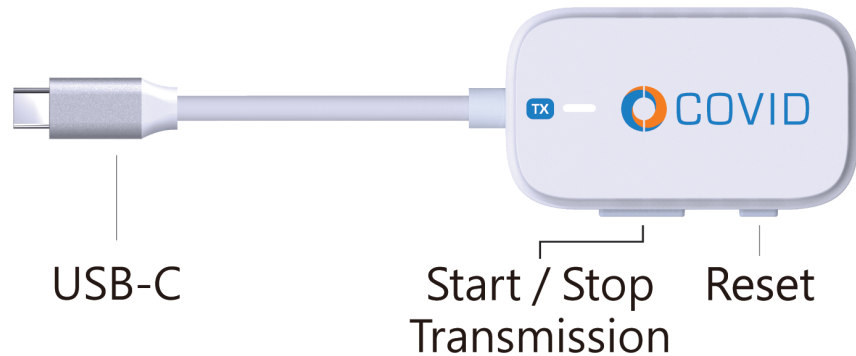

Transmitter