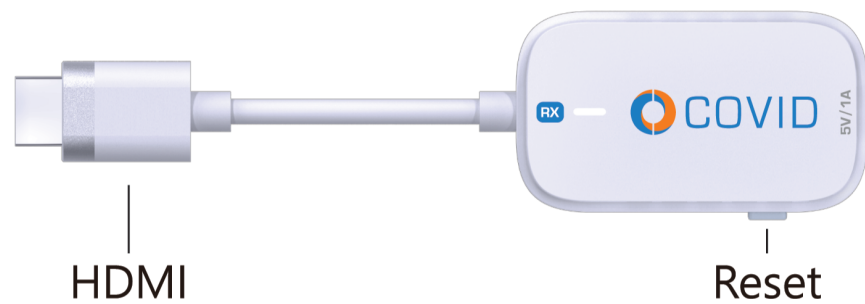

Receiver

Part Number:	ECW-100
Revision Number:	2.2
Date:	9-6-23
Page Number:	2 of 2

Wireless Extender RX & TX 3.73 Gbps

1723 W. 4th Street Tempe Arizona 85281
P: 800.638.6104 | F: 480.966.6728 | E: sales@covid.com | www.covid.com