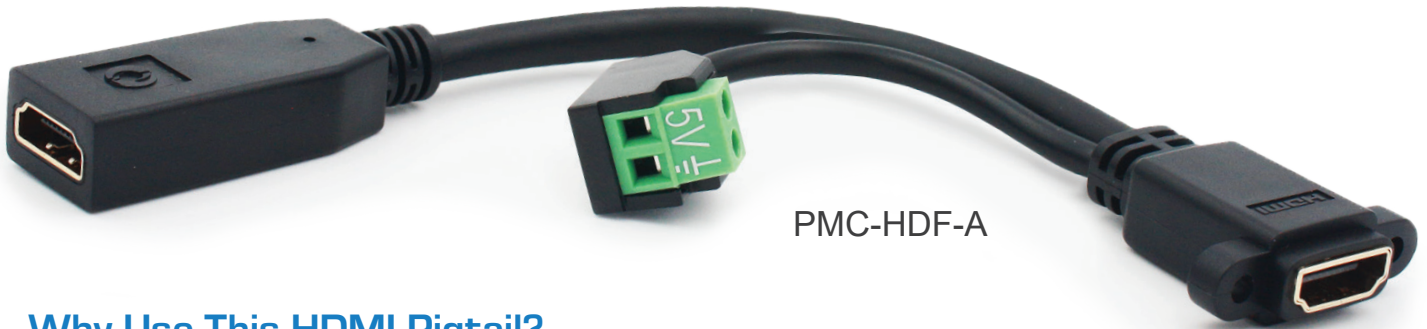

Active HDMI Pigtail

Extend HDMI Signals with Injectable Power Option

PMC-HDF-A

Why Use This HDMI Pigtail?

Active: The PMC-HDF-A pigtail has built-in electronics that extend HDMI signals and resolve AOC related issues in multi-point applications.

Power: The 5v remote input supplies power from the display end, eliminating the need for supplemental power at the source.

Construction: These HDMI cables are built using premium materials and come complete with durable molded connectors.

Panel Mount: These Covid panel mount pigtail connectors can be mounted to Covid panels or wall plate products with ease.

Specifications

- Non-Plenum
- Supports Resolutions up to 4K@60Hz
- 8" Pigtail Design - Panel Mount
- 5v Remote Power Input for Optional Power
- Female to Female Configuration
- Durable Molded Connectors
- Recommended for use with Covid AOC Cables
- 16 AWG wire is recommended when utilizing power option